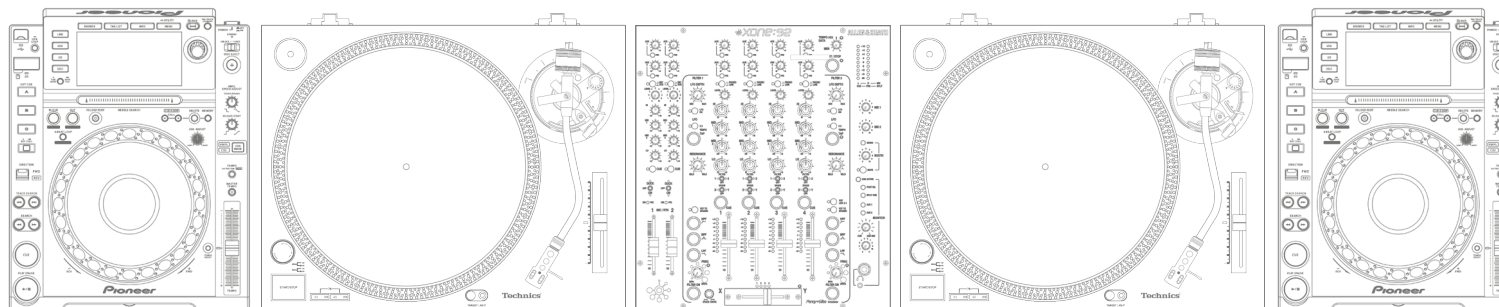

TECHNICAL RIDER for JAZZYFUNK LIVE

Setup 01

Jazzyfunk

- Mixer Allen&Heath Xone92 or Pioneer DJM 900 / DJM 2000 Nexus (Digital Linked)
- CD Player Pioneer CDJ-2000 NEXUS (Digital Linked)
- 50 cm lateral space (right and left) for **LAPTOP, DRUM PAD, LOOPSTATION, FX MACHINE and more...**
- 2 or more monitor speakers dj boot consolle individually controllable (position right and left)
- 1 microphone stand
- 2 power bars on the table, with 6 total standard attacks

TECHNICAL RIDER for JAZZYFUNK DJSET

Setup 02

- Mixer Allen&Heath Xone92 or Pioneer DJM 900 / DJM 2000 Nexus (Digital Linked)
- CD Player Pioneer CDJ-2000 NEXUS (Digital Linked)
- Turntables Technics SL1200 or superior
- 2 or more monitor speakers dj boot consolle individually controllable (position right and left)